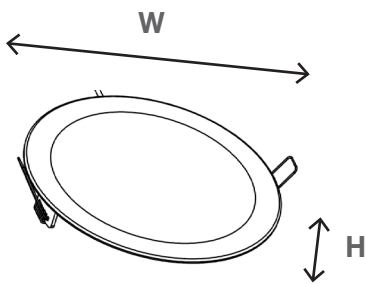

FIELD-ADJUSTABLE

50,000 HOURS

DIMMABLE

WET-RATED

IC-RATED

ORDERING INFORMATION

SOURCE	WATTAGE	FIXTURE TYPE	SIZE	CCT	INC. OPTIONS
L = LED	12 = 12W	DLR6 = Downlight, Remote J-Box	6 = 6 Inch	27/50 = 2700K, 3000K, 3500K, 4000K, 5000K	D = Dimmable ADJ = Adjustable

SPECIFICATIONS

CATALOG #	WATTS	CCT	LUMENS	EFFICACY	CRI	VOLTAGE	DIM
L12-DLR6-27/50-D-ADJ	12	27/30/35/40/50K	950	79 LPW	>0	120V	LINE VOLTAGE

DIMENSIONS

PRODUCT

CASE

CATALOG #	W	H
L12-DLR6-27/50-D-ADJ	6.8"	0.9"