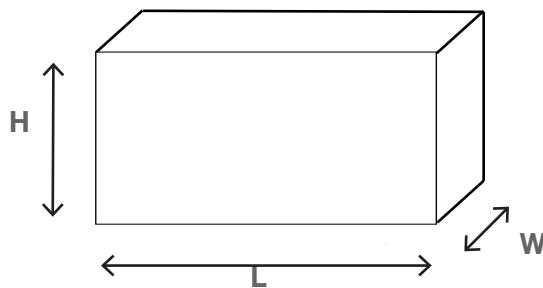

FIELD-ADJUSTABLE

50,000 HOURS

DIMMABLE

WET-RATED

IC-RATED

ORDERING INFORMATION

SOURCE	WATTAGE	FIXTURE TYPE	SIZE	CCT	INC. OPTIONS
L = LED	12 = 12W	DLR6 = Downlight, Remote J-Box	6 = 6 Inch	27/50 = 2700K, 3000K, 3500K, 4000K, 5000K	D = Dimmable ADJ = Adjustable

SPECIFICATIONS

CATALOG #	WATTS	CCT	LUMENS	EFFICACY	CRI	VOLTAGE	DIM
L12-DLR6-27/50-D-ADJ	12	27/30/35/40/50K	950	79 LPW	>0	120V	LINE VOLTAGE

DIMENSIONS

PRODUCT

CASE

CATALOG #	W	H
L12-DLR6-27/50-D-ADJ	6.8"	0.9"